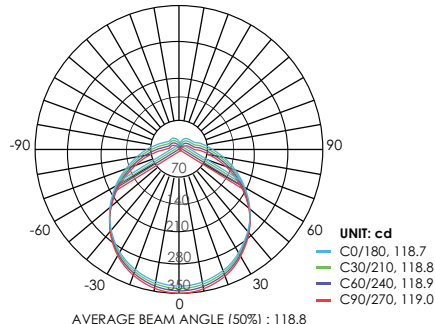

PHOTOMETRIC DATA

Model: E3FMB14T-93050
Test Report: E3FMB14T-93050.ies
CCT: 3000
Lamp Type: LED
Lumens: 1142 LM
Input Watts: 14 W
Efficacy: 81 LM/W

Lumen Intensity Graph: E4FMB14T-93050

Mounting Height	0 fc MAX	Iso-fc Avg:	Diameter:
5 ft	0 fc MAX	0 fc	0 ft.
8 ft	0 fc MAX	0 fc	0 ft.
10 ft	0 fc MAX	0 fc	0 ft.
12 ft	0 fc MAX	0 fc	0 ft.
16 ft	0 fc MAX	0 fc	0 ft.
20 ft	0 fc MAX	0 fc	0 ft.

Model: E3FMB1522T-93050
Test Report: E3FMB1522T-93050.ies
CCT: 3000
Lamp Type: LED
Lumens: 1742 LM
Input Watts: 21.5 W
Efficacy: 81 LM/W

Lumen Intensity Graph: E4FMB1522T-93050

Mounting Height	0 fc MAX	Iso-fc Avg:	Diameter:
5 ft	10.4 fc MAX	5 fc	8.7 ft.
8 ft	6.3 fc MAX	2.5 fc	11.7 ft.
10 ft	4 fc MAX	2 fc	12.6 ft.
12 ft	2.7 fc MAX	1 fc	18 ft.
16 ft	1.4 fc MAX	0.75 fc	20.5 ft.
20 ft	.92 fc MAX	0.5 fc	24.3 ft.