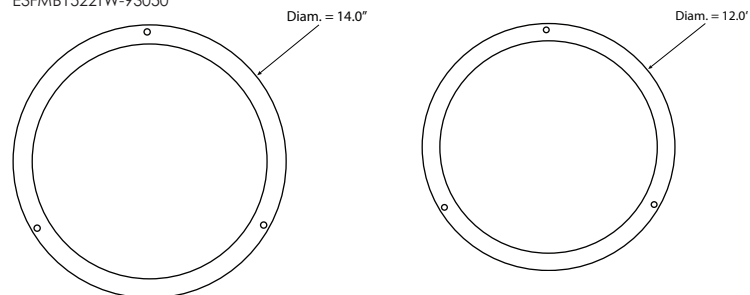

Dimensions

14" Profile
E3FMB1522T-93050
E3FMB1522TW-93050

12" Profile
E3FMB14T-93050