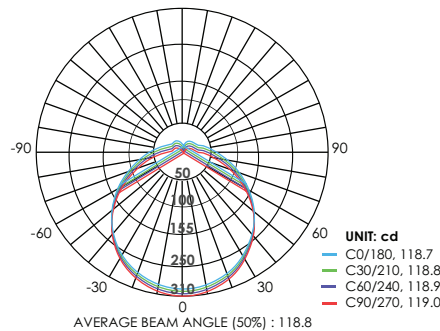

14" Profile

CCT Selectable 14" Profile 100-277V

Model Number	Order #	Lumens	Wattage	LPW	Color Temp	CRI	Voltage	Dimming	DLC	Pallet Qty
E3FMB1522T-93050	40050	1000,1260, 1540LM	15W, 18W, 22W Select	70	3000k,4000k, &5000k CCT	92	120V	Triac	ETL, JA8 Energy Star	84
E3FMB1522TW-93050	40051	1000,1260, 1540LM	15W, 18W, 22W Select	70	3000k,4000k, &5000k CCT	92	120V	Triac	ETL, JA8 Energy Star	84

PHOTOMETRIC DATA

Model: E3FMB14T-93050
Test Report: E3FMB14T-93050.ies
CCT: 3000
Lamp Type: LED
Lumens: 1142 LM
Input Watts: 14 W
Efficacy: 81 LM/W

Lumen Intensity Graph: E4FMB14T-93050

Mounting Height	0 fc MAX	Iso-fc Avg:	Diameter:
5 ft	0 fc MAX	0 fc	0 ft.
8 ft	0 fc MAX	0 fc	0 ft.
10 ft	0 fc MAX	0 fc	0 ft.
12 ft	0 fc MAX	0 fc	0 ft.
16 ft	0 fc MAX	0 fc	0 ft.
20 ft	0 fc MAX	0 fc	0 ft.